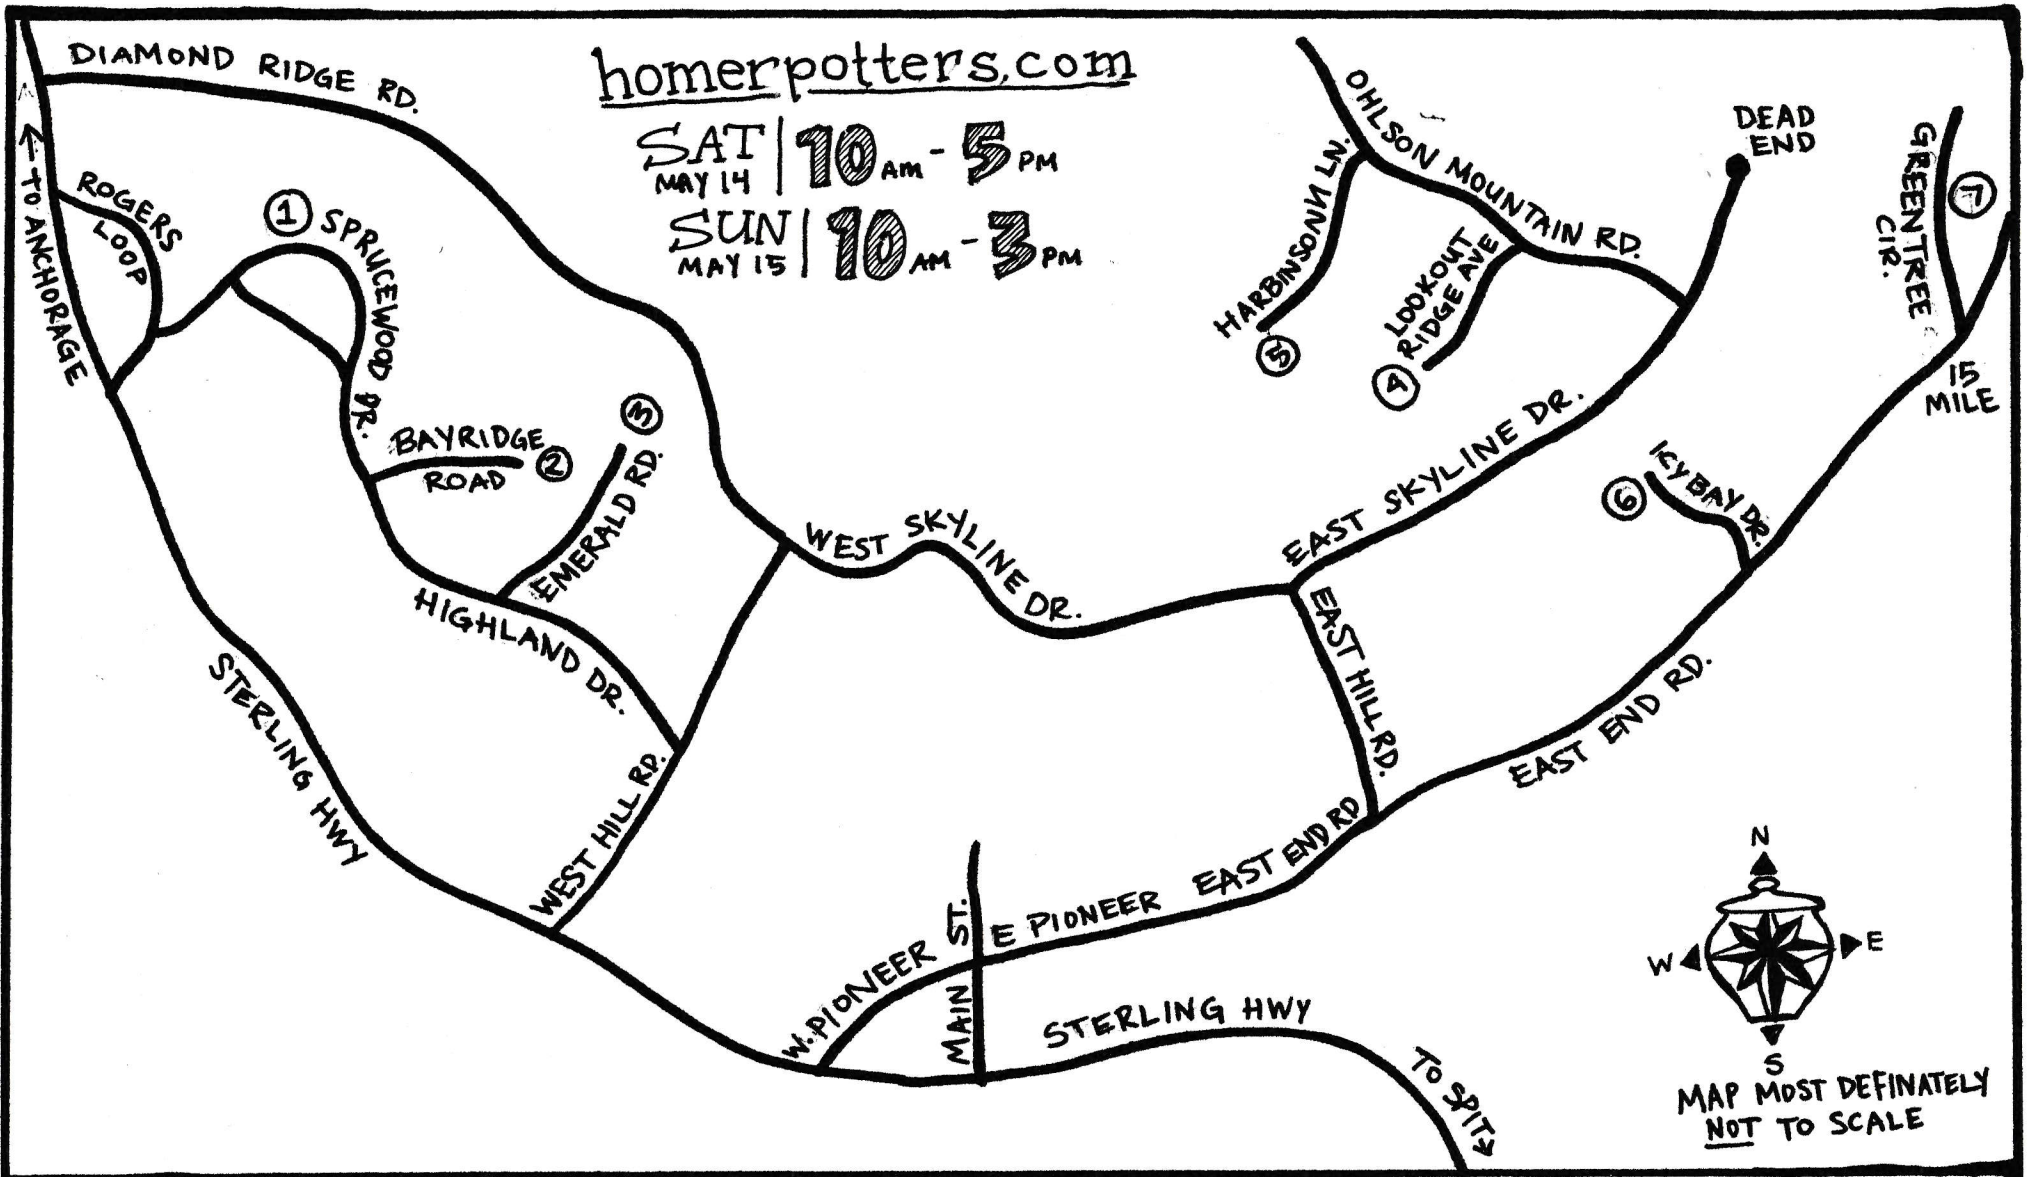

homerpotters.com

SAT | 10 AM - 5 PM
MAY 14
SUN | 10 AM - 3 PM
MAY 15

HOMER POTTERY TOUR

- ① MARIE HERDEGEN
2300 Sprucewood Dr.
- ② AHNA IREDALE
2015 Bay ridge Rd.
- ③ MAYGEN LOTSCHER
4665 Emerald Rd.

- ④ CYNTHIA MORELLI
JENNY CHAMBERLAIN
60159 Lookout Ridge Ave
- ⑤ LISA WOOD
39140 Harbinson Ln.

- ⑥ PAUL DUNGAN
TARA SCHMIDT
57725 Icy Bay Dr.
- ⑦ JEFF SZARZI
34750 Green-tree Circle