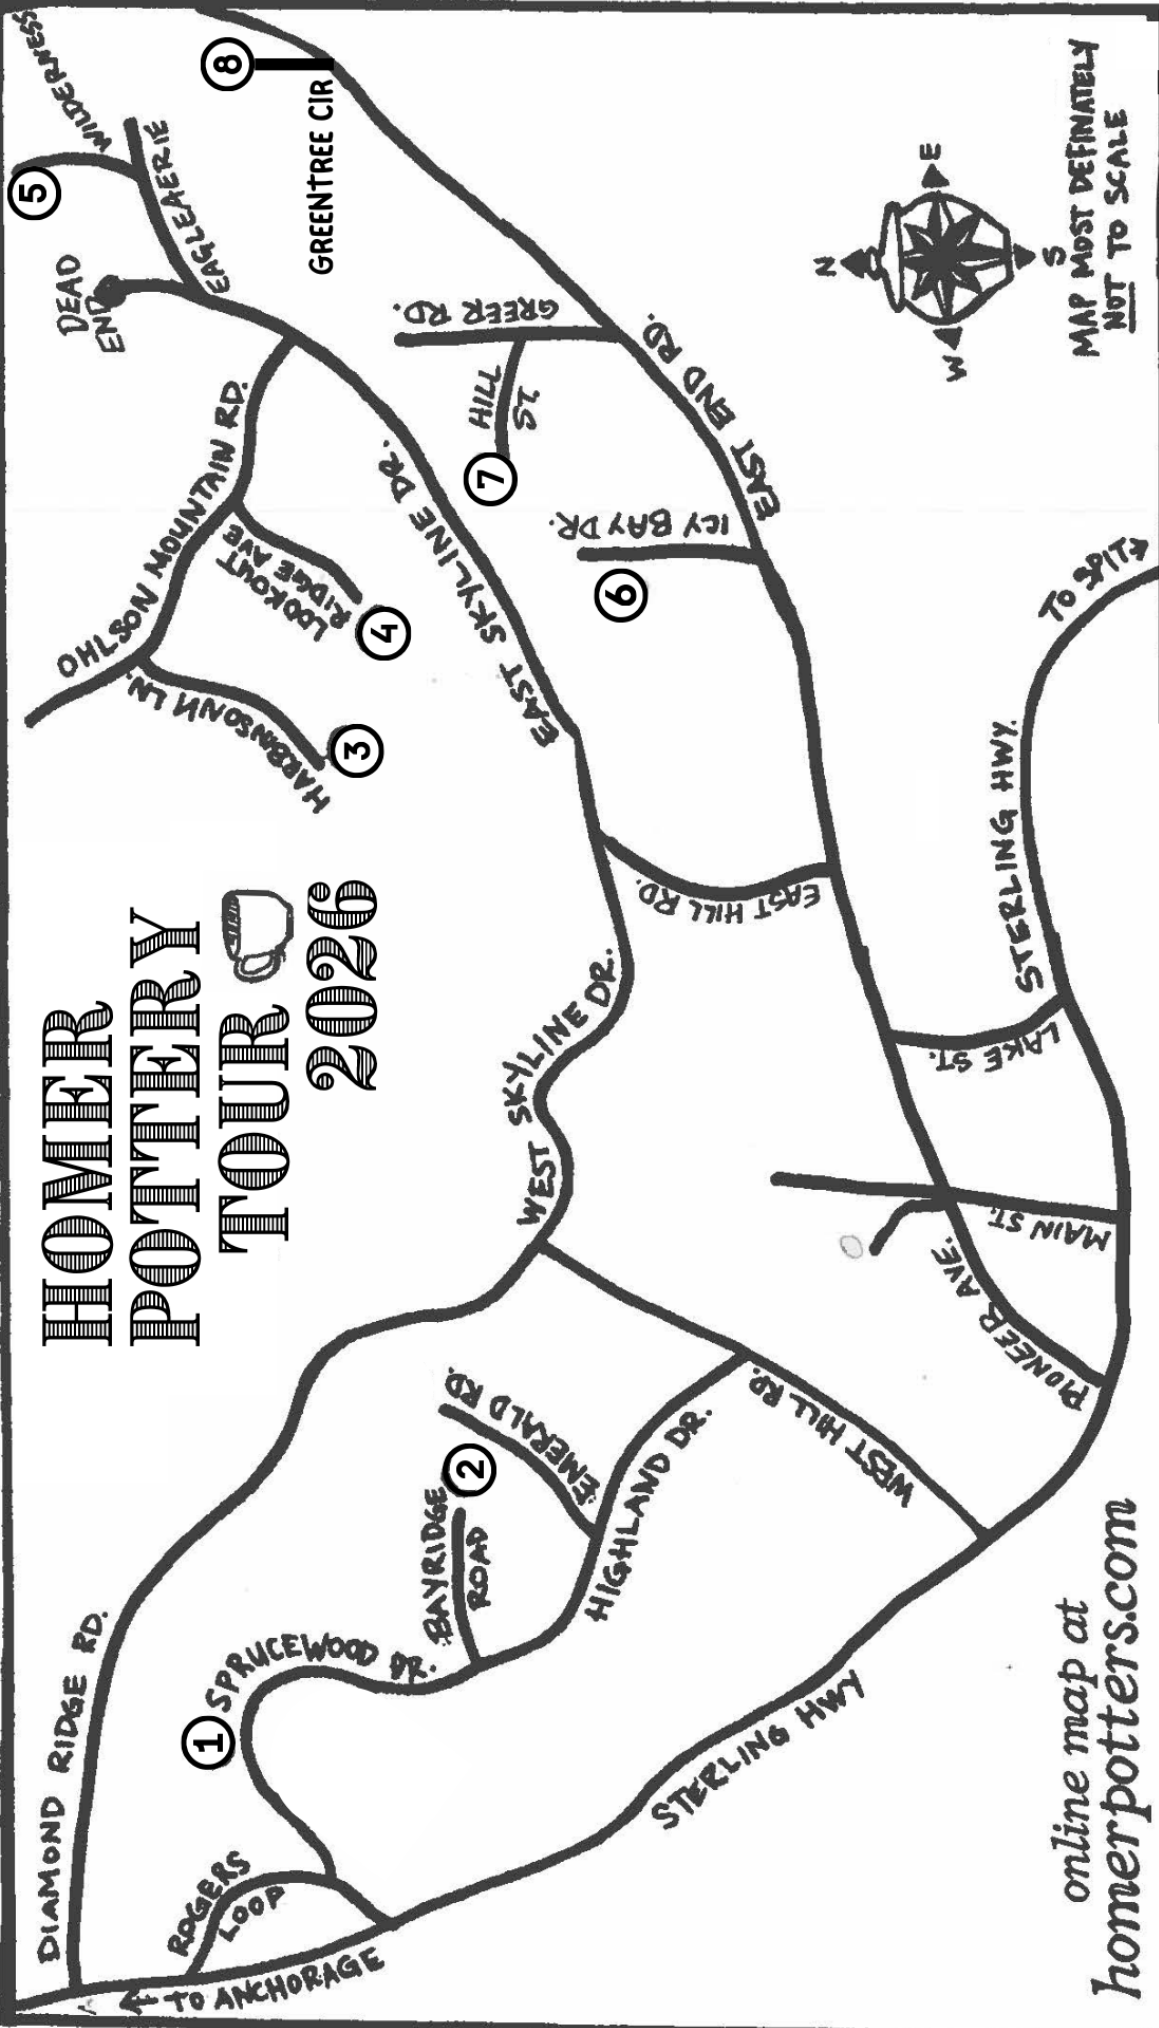

HOMER POTTERY TOUR 2026

online map at
homerpotters.com

- | | | | |
|----------|---|----------|---------------------------------------|
| 1 | Marie Herdegen
2300 Sprucewood Dr | 6 | Paul Dungan
57725 Icy Bay Dr |
| 2 | Ahna Iredale
2015 Bayridge Rd | 7 | David Kaufmann
55946 Tomcat Dr |
| 3 | Lisa Wood
39140 Harbinson Ln | 8 | Jeff Szarzi
34750 Greentree Circle |
| 4 | Cynthia Morelli
60159 Lookout Ridge Ave | | |
| 5 | Jenny Chamberlain
38923 Eagleaerie Wilderness Rd | | |